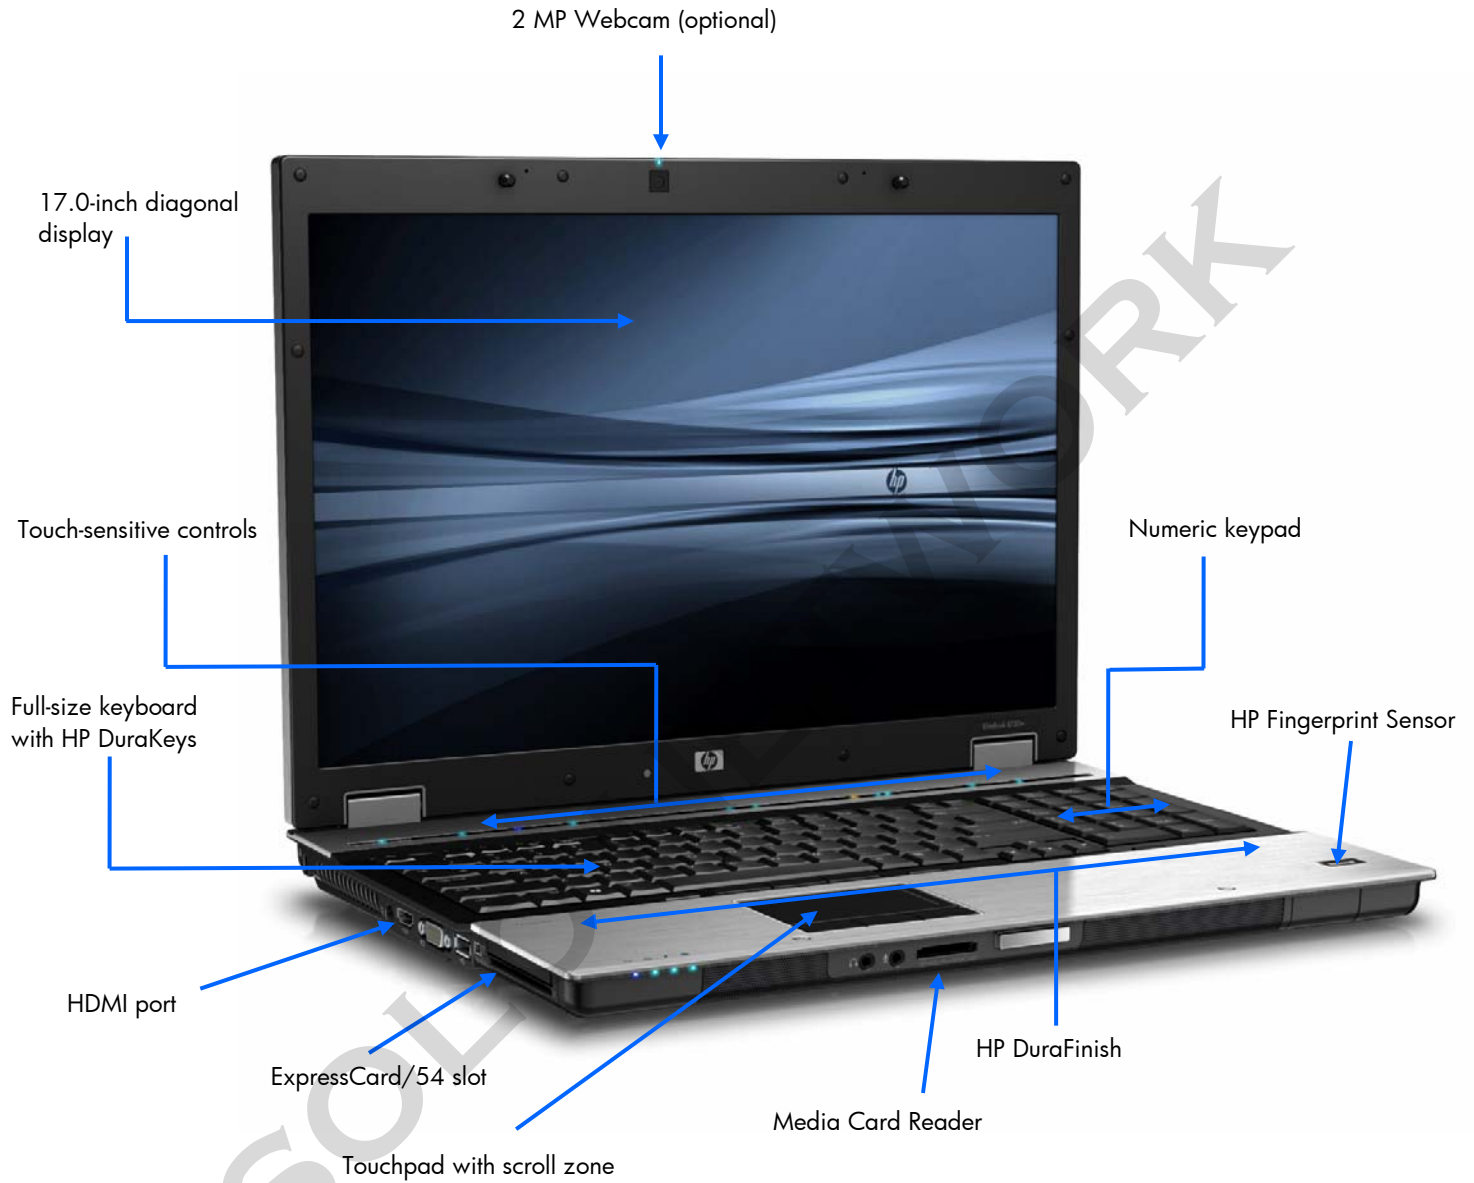

HP ELITEBOOK 8730W MOBILE WORKSTATION

HP recommends Windows Vista® Business